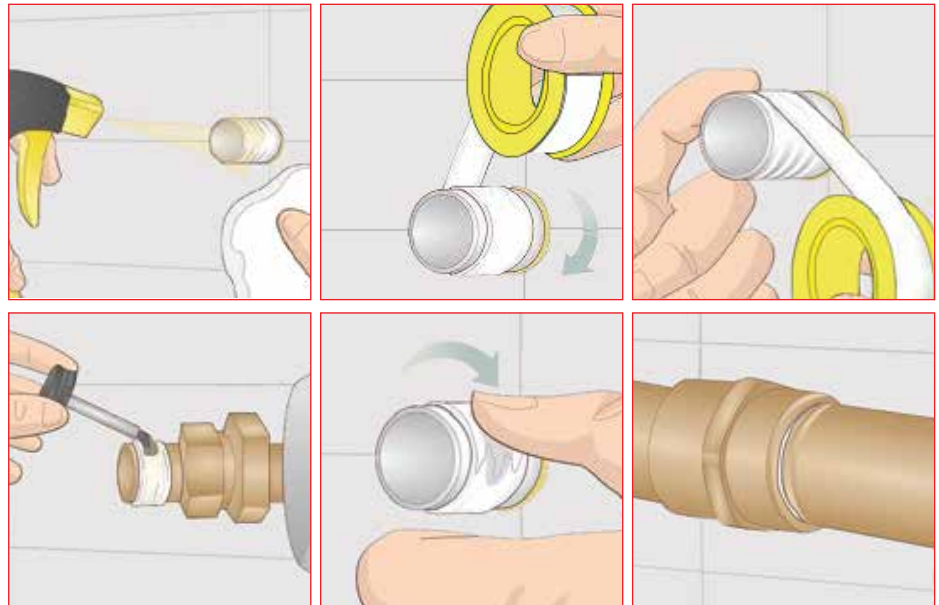

## Magic Pipe

Magic Pipe 1.25" & Magic Pipe 1.50"

## Soap Case

Ocean Soap Case  
Square (Pink)

Ocean Wall Soap Case  
Rectangular (White)

Ocean Wall Soap Case  
Round (White)

Ocean Deluxe Wall Soap  
Case (White)

Ocean Net Soap Case

Teflon Tape